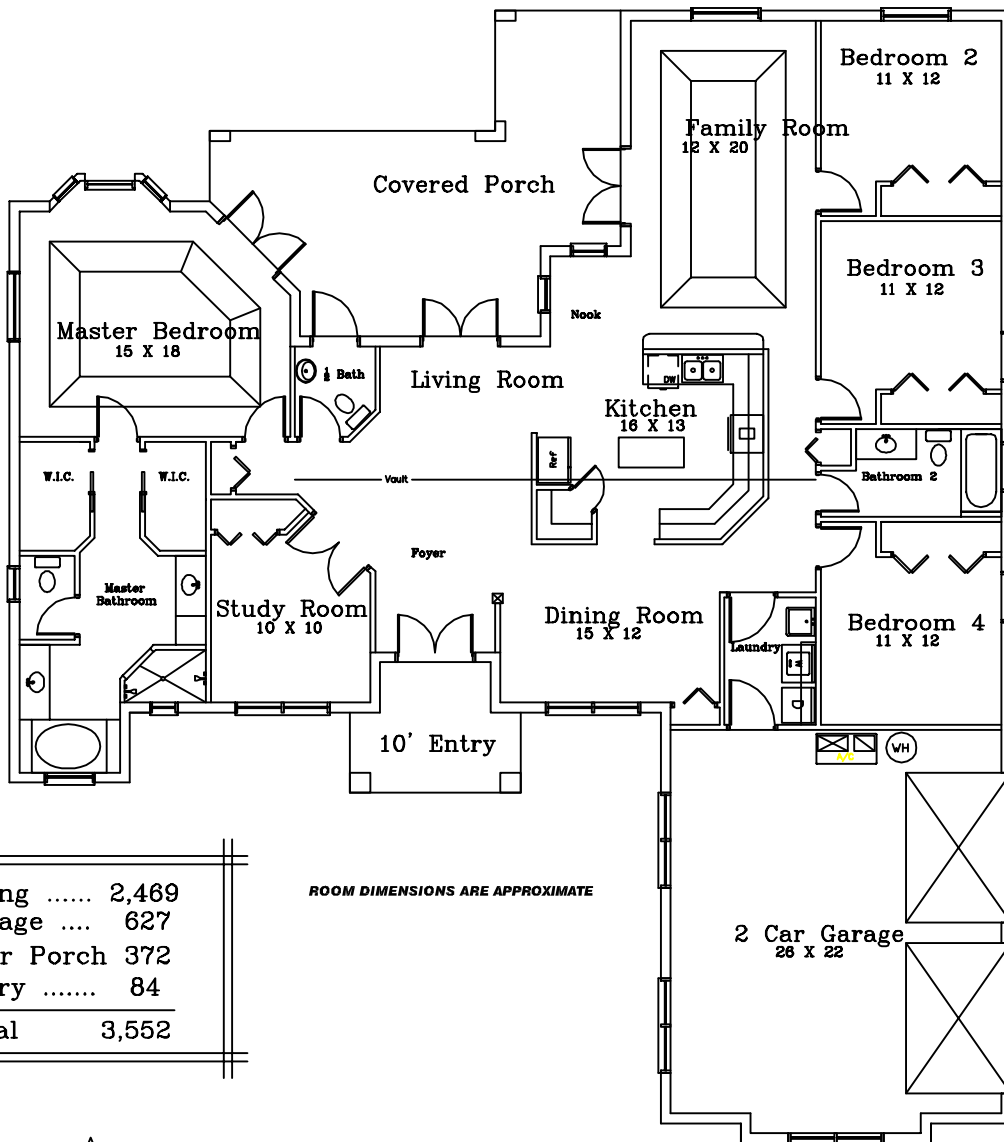

# The Flagler

ROOM DIMENSIONS ARE APPROXIMATE

Living .....	2,469
Garage ....	627
Rear Porch	372
Entry .....	84
<b>Total</b>	<b>3,552</b>

**HOUSE CRAFT HOMES, L.L.C.**  
 12501 U.S. HWY 441, ALACHUA, FL. 32615  
 PHONE 386-462-5323 FAX 386-462-1509 CRC 058087